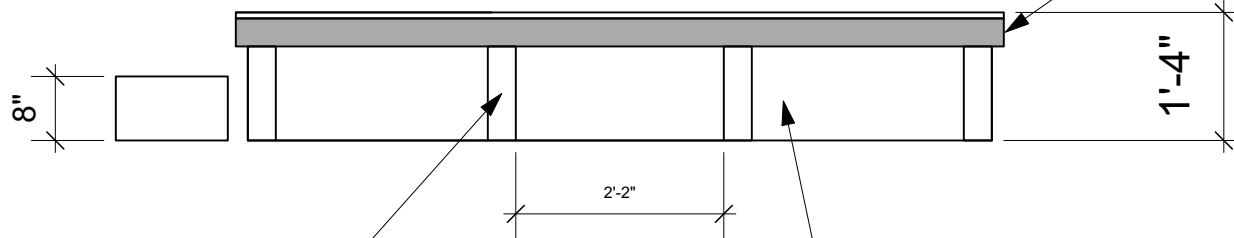

Top View

Front View

Platform Edge-Cover  
Cover 2x4 Frame  
and plywood  
edge with 1/8"  
masonite.

Make 2

Producing Organization

Northfield Schools

Production Title

2022 Rock N Roll Revival

Director

Ray  
Coudret

Drawing Information

Date 1/20/22  
Drawn By B. Bjorklund

Revision:

Scale

1/4"=1'-0"

Drawing Number