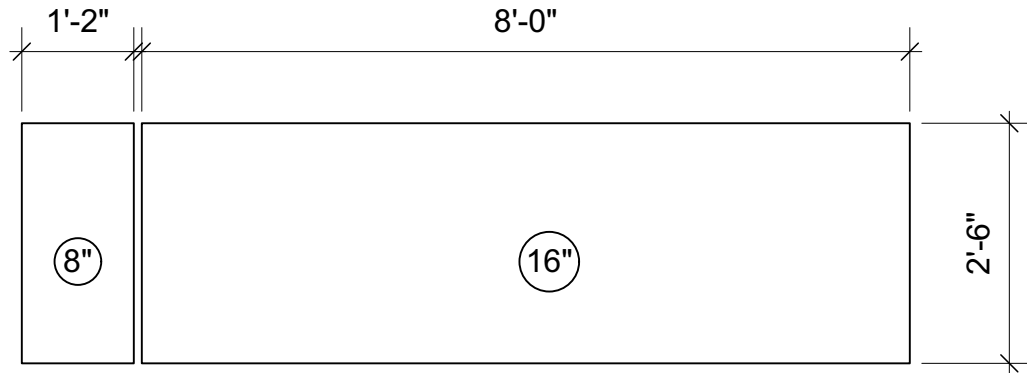

Top View

Front View

Platform Edge-Cover  
Cover 2x4 Frame  
and plywood  
edge with 1/8"  
masonite.

Make 2

Producing Organization

Northfield Schools

Production Title

2022 Rock N Roll Revival

Director

Ray  
Coudret

Drawing Information

Date 1/20/22  
Drawn By B. Bjorklund

Revision:

Scale

1/4"=1'-0"

Drawing Number